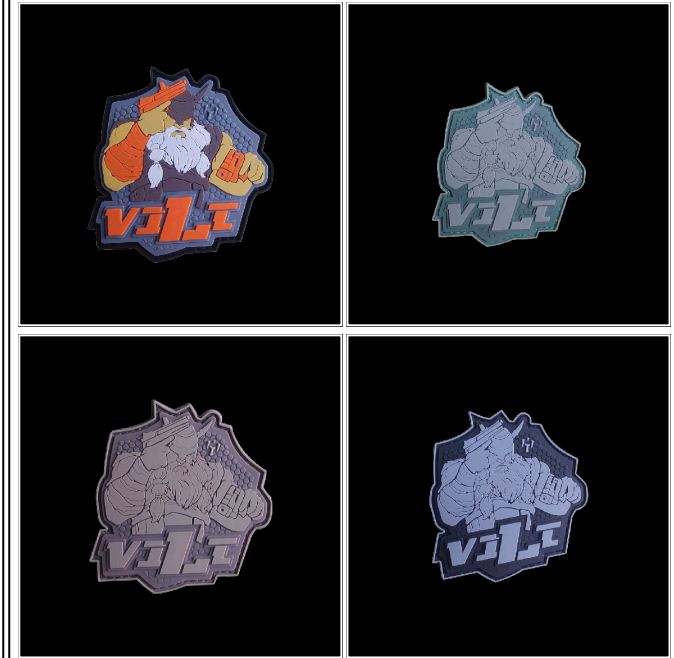

# VIKING GOD PVC PATCH - VILI

## SPECIFICATION

- 5x8cm dimensions
- High quality PVC material
- Velcro Injections on the backside
- Made In Indonesia

Image not found or type unknown

MADE IN INDONESIA